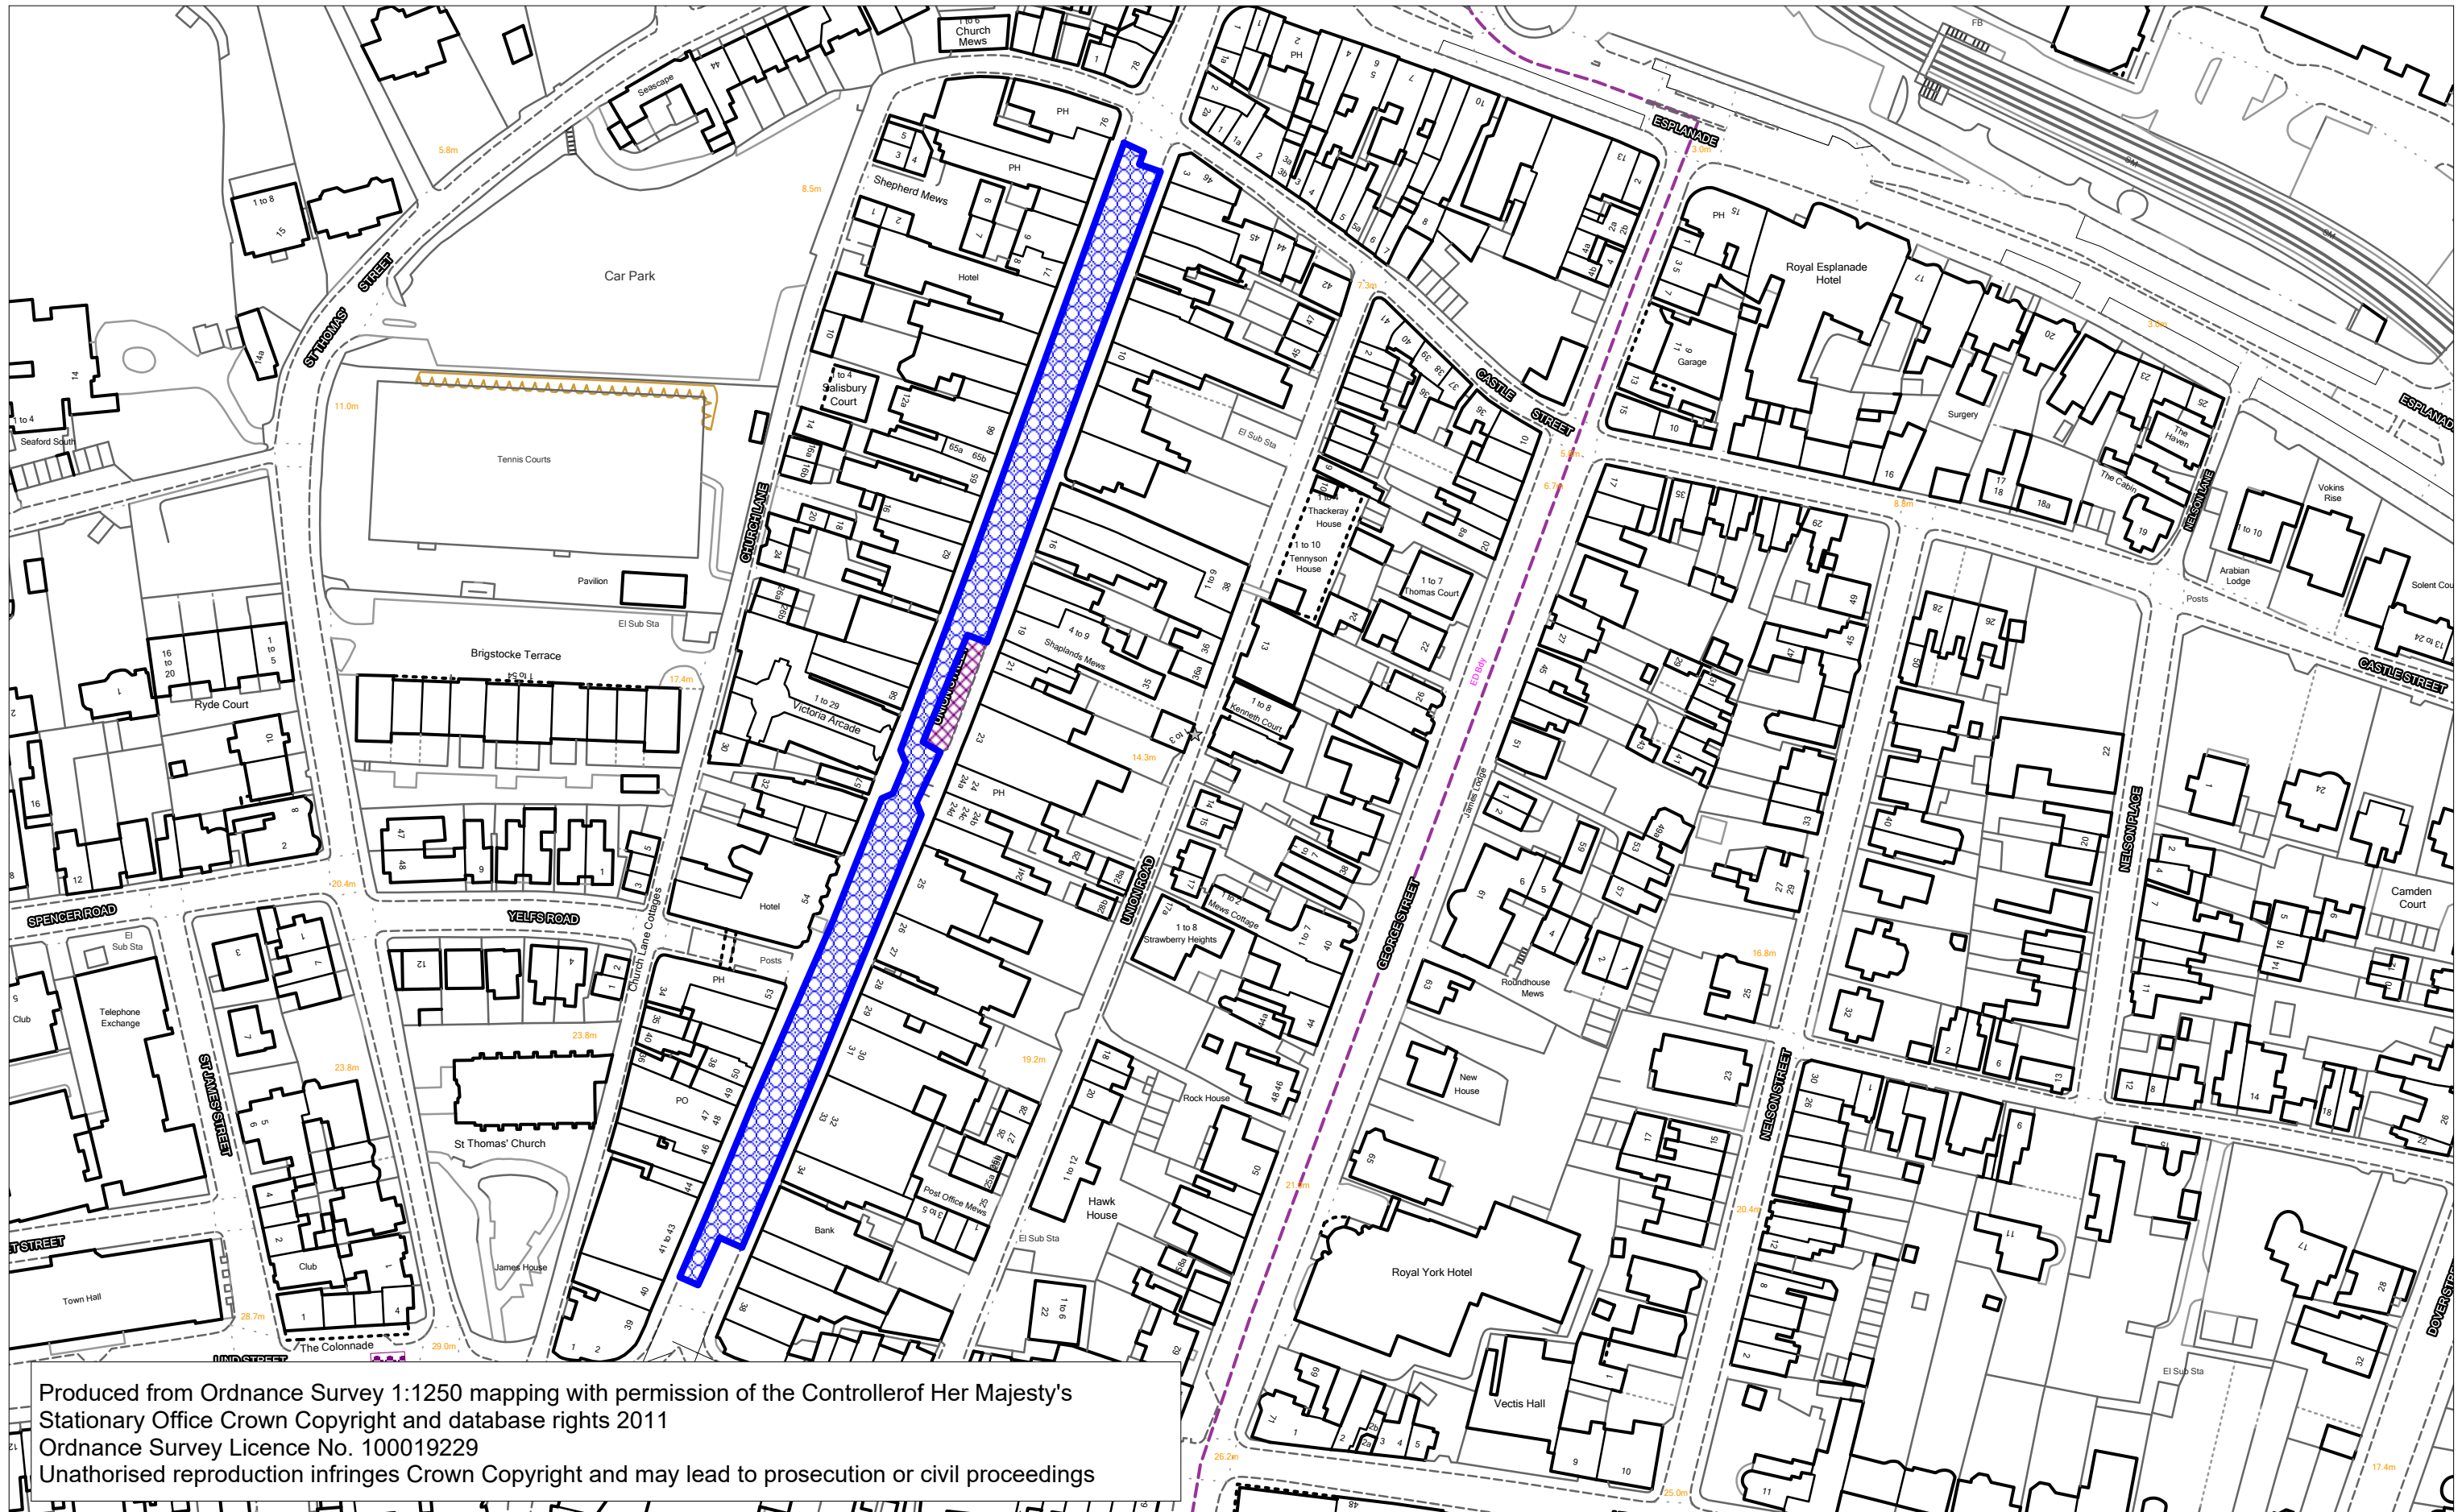

Union Street, Ryde

Revoke 'Limited Waiting 1 Hour No Return Within 1 Hour Mon-Sat 8am-6pm'
and Introduce 'Limited Waiting 1 Hour No Return Within 1 Hour, 8am-6pm'
parking restriction

Produced from Ordnance Survey 1:1250 mapping with permission of the Controller of Her Majesty's Stationary Office Crown Copyright and database rights 2011
Ordnance Survey Licence No. 100019229
Unauthorised reproduction infringes Crown Copyright and may lead to prosecution or civil proceedings