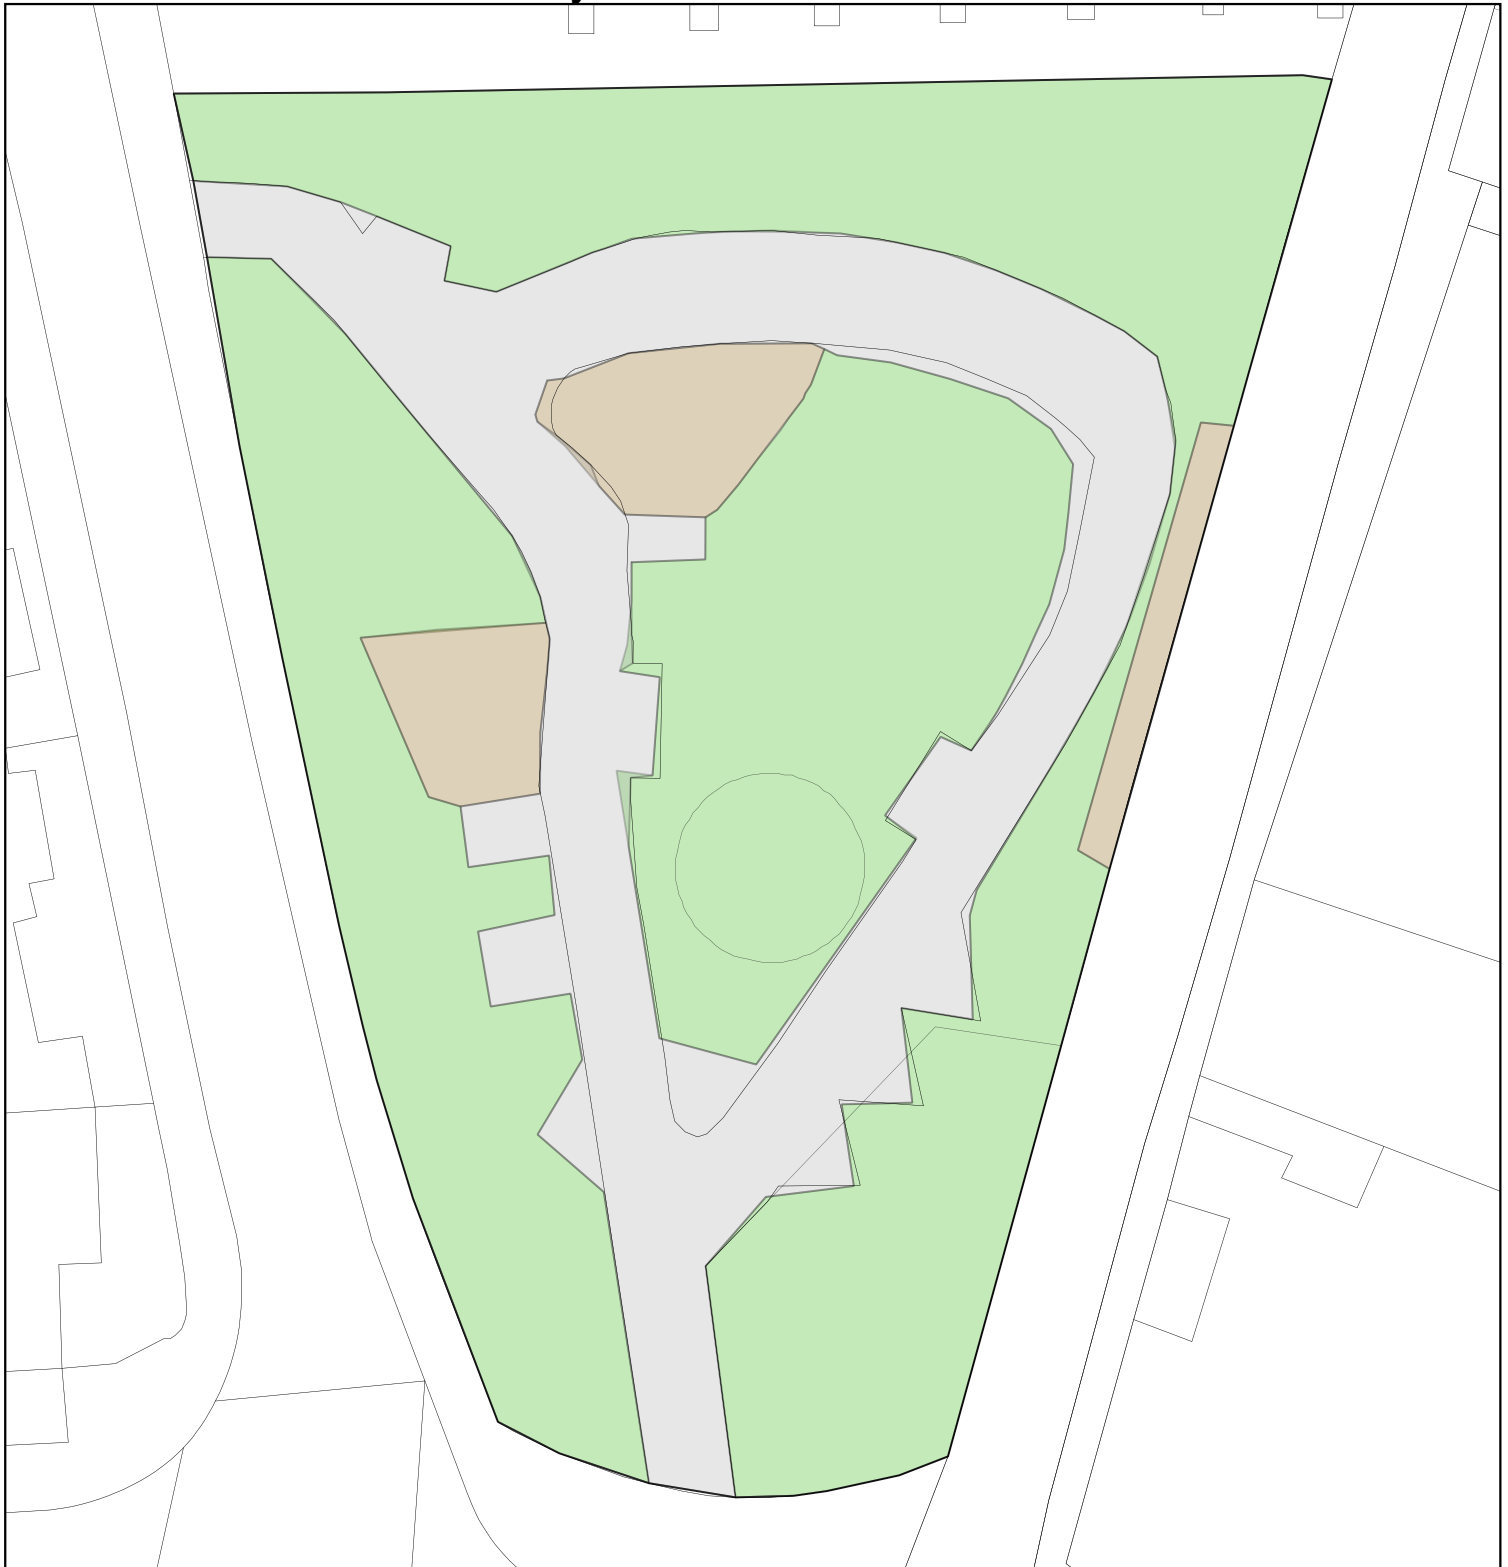

IoW parks features

-  Amenity grass D
-  Amenity grass H
-  Ditch
-  Hard standing
-  Hedge

Simeon Recreation Ground

Ryde Town Council

IoW parks features

- Amenity grass D
- Hard standing
- Hedge
- Shrubs/herbaceous

0

100

St Thomas' Rest Garden

Ryde Town Council

IoW parks features

-  Amenity grass C2
-  Hard standing
-  Shrubs/herbaceous

St Thomas' Square, Ryde

Ryde Town Council