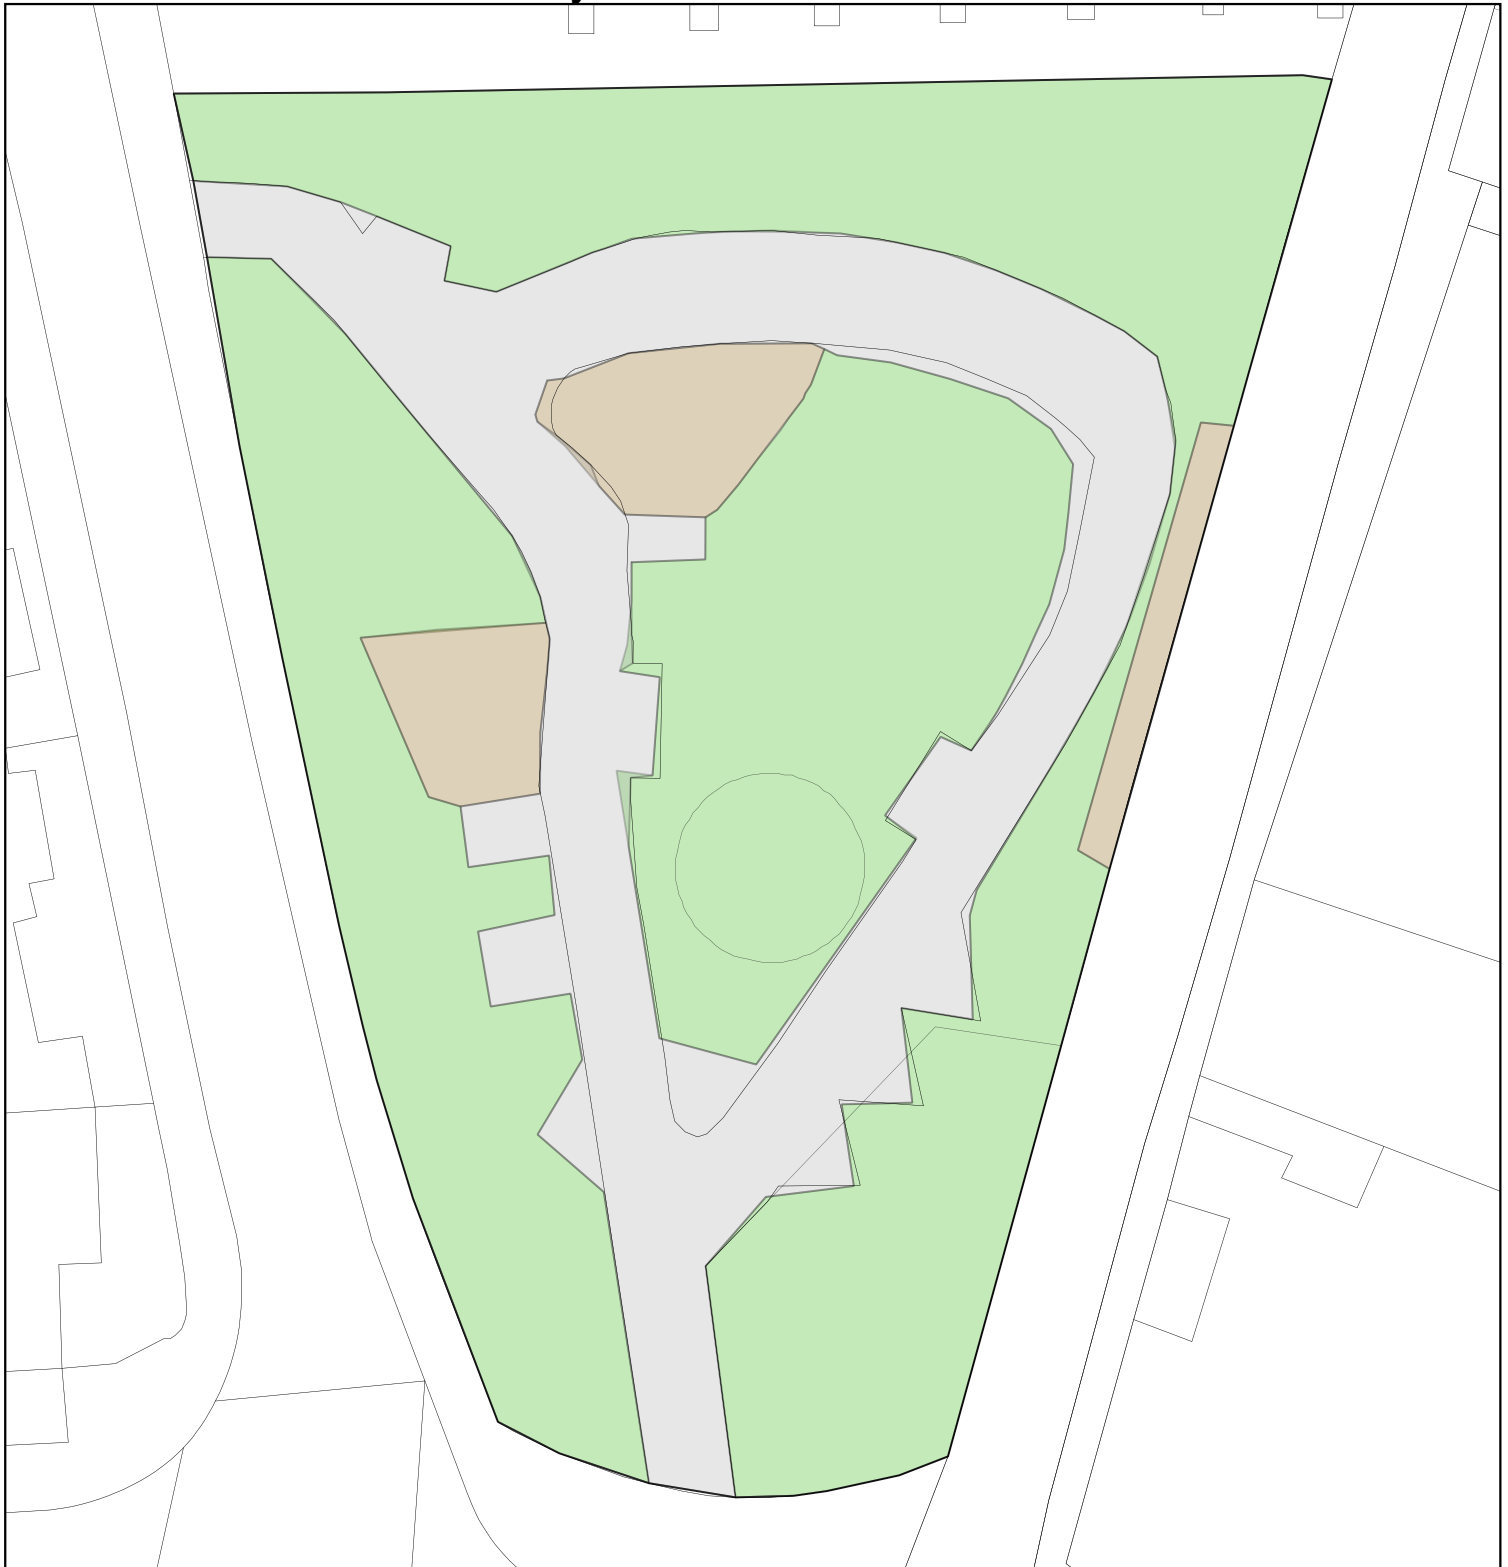

IoW parks features

-  Amenity grass D
-  Amenity grass H
-  Ditch
-  Hard standing
-  Hedge

Simeon Recreation Ground

Ryde Town Council

IoW parks features

- Amenity grass D
- Hard standing
- Hedge
- Shrubs/herbaceous

0

100

St Thomas' Rest Garden

Ryde Town Council

IoW parks features

- Amenity grass C2
- Hard standing
- Shrubs/herbaceous

St Thomas' Square, Ryde

Ryde Town Council