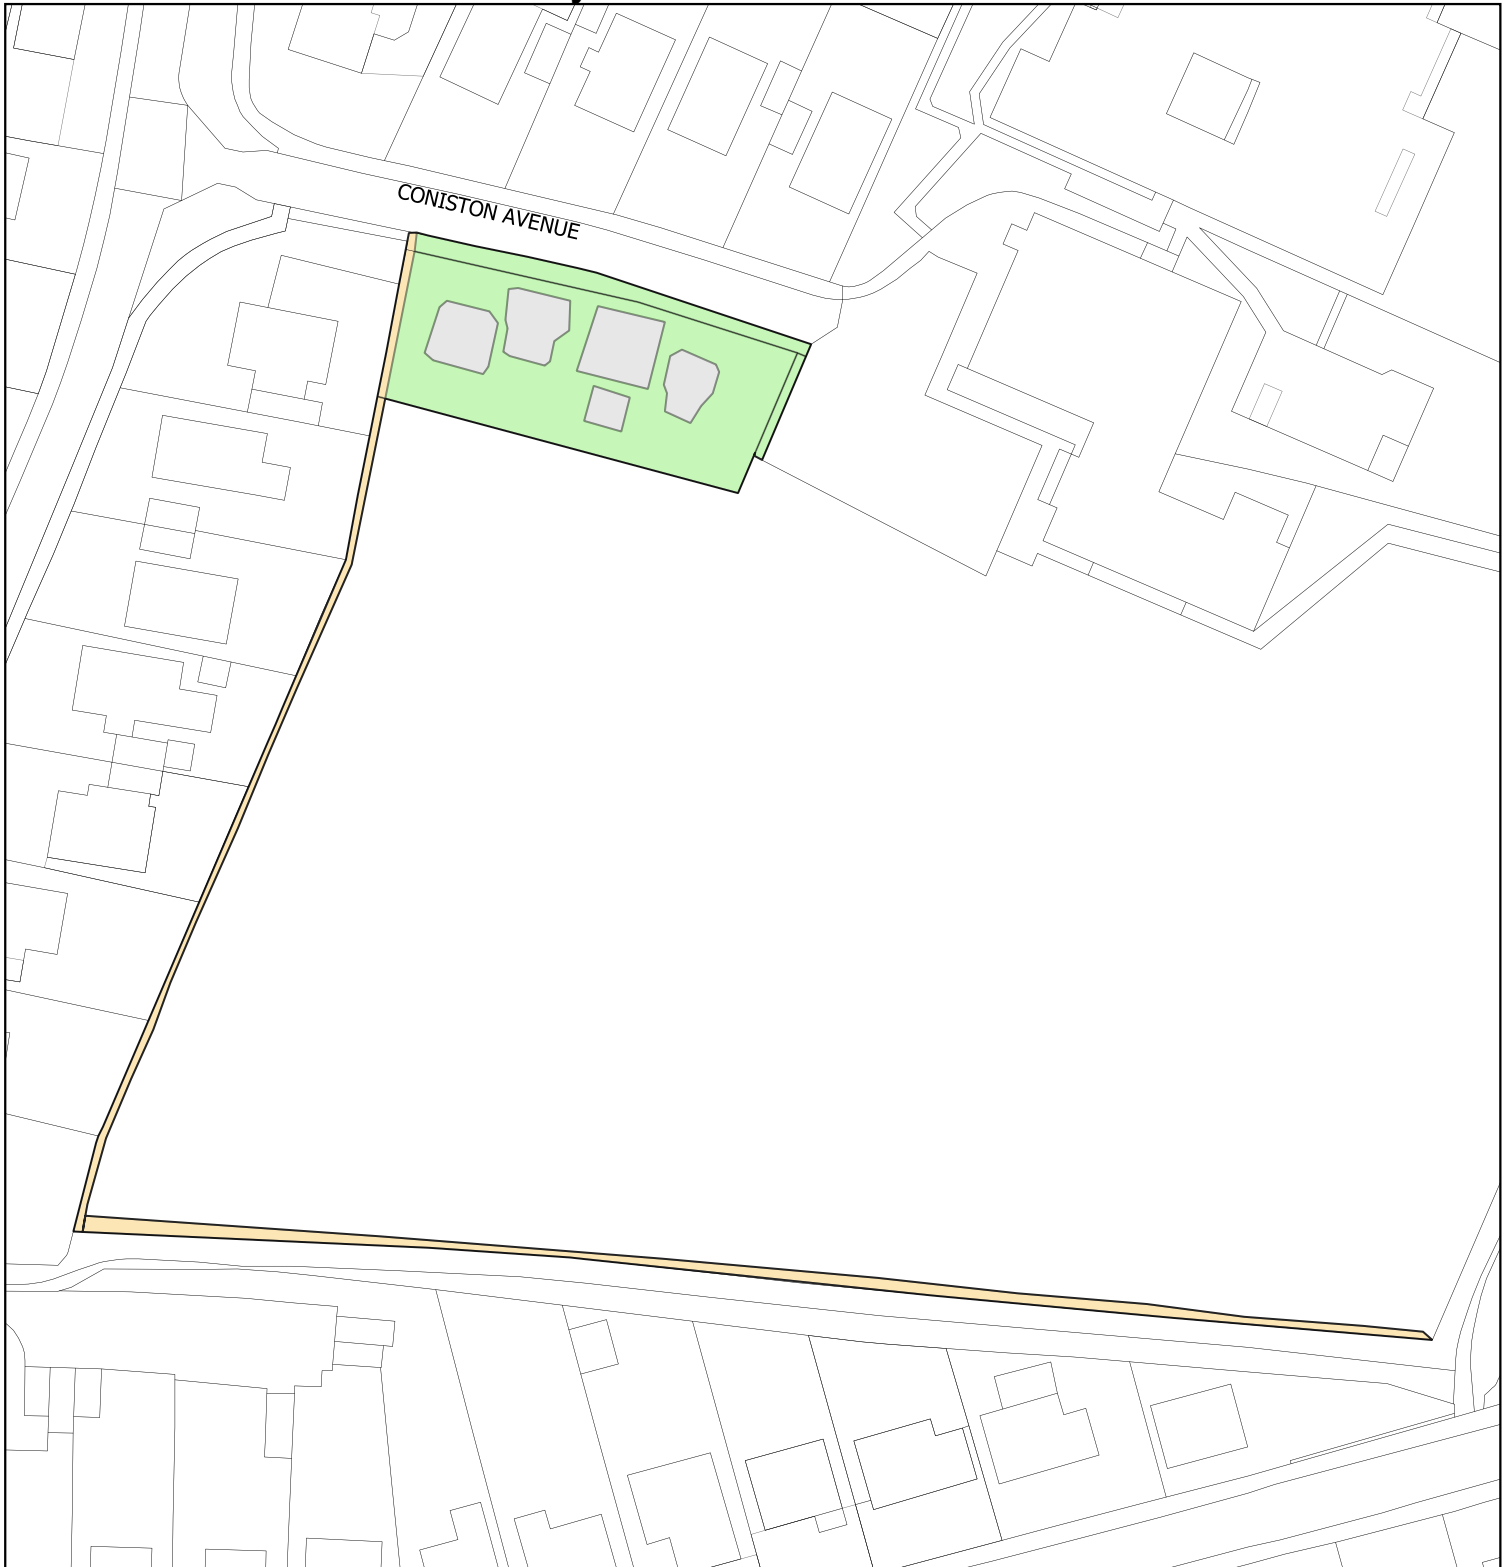

Binstead Recreation Ground

Ryde Town Council

IoW parks features

-  Amenity grass D
-  Hard standing
-  Hedge

0

100

Binstead Rest Gardens

Ryde Town Council

- IoW parks features
- Amenity grass D
 - Hard standing
 - Hedge
 - Shrubs/herbaceous

Binstead War Memorial

Ryde Town Council

IoW parks features

- Amenity grass C2
- Hard standing
- Hedge
- Shrubs/herbaceous

Coronation Gardens

Ryde Town Council

IoW parks features

-  Amenity grass D
-  Annual bedding
-  Hard standing
-  Shrubs/herbaceous

Five Ways Shelter

Ryde Town Council

IoW parks features

 Hard standing