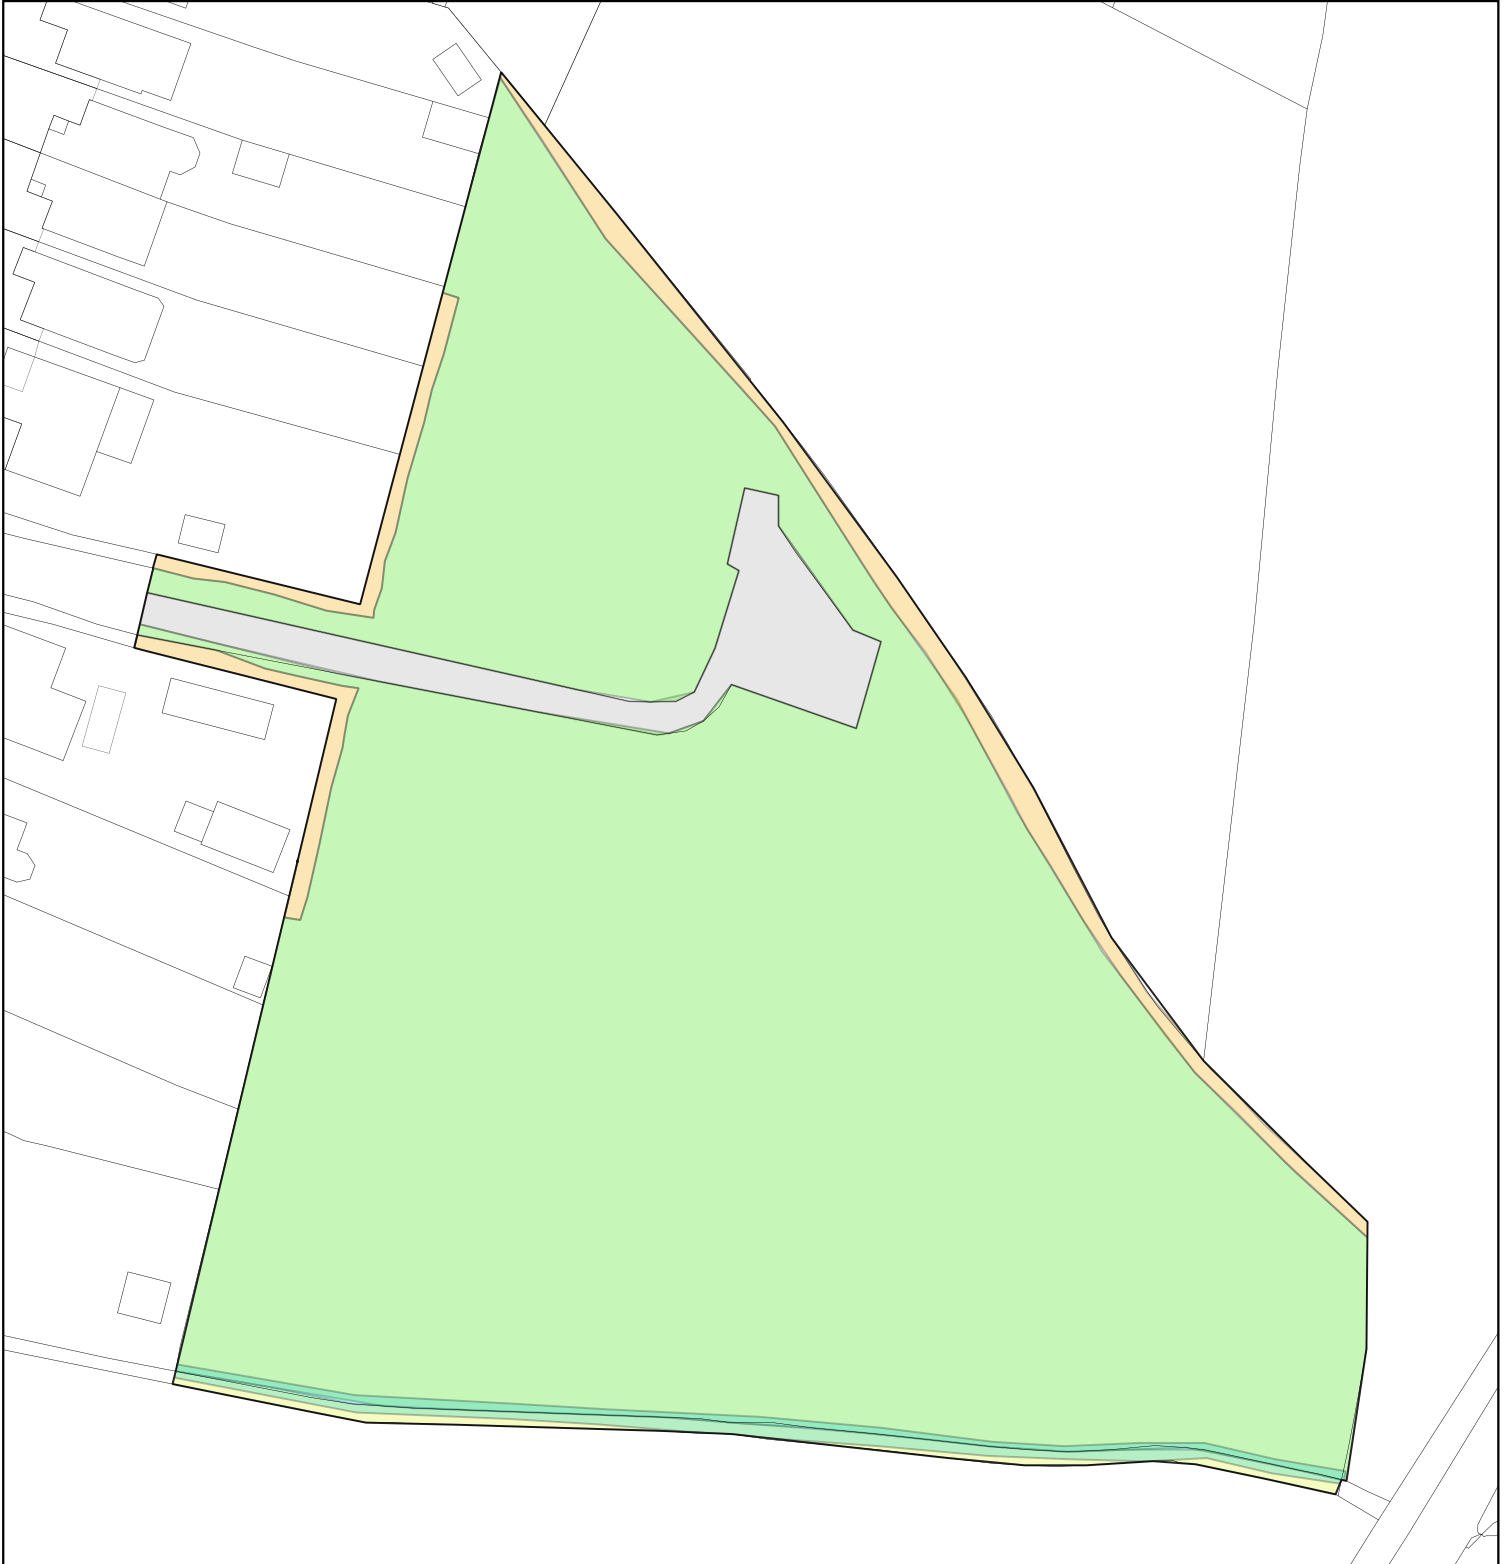

IoW parks features

-  Amenity grass D
-  Amenity grass H
-  Ditch
-  Hard standing
-  Hedge

Simeon Recreation Ground

Ryde Town Council

IoW parks features

- Amenity grass D
- Hard standing
- Hedge
- Shrubs/herbaceous