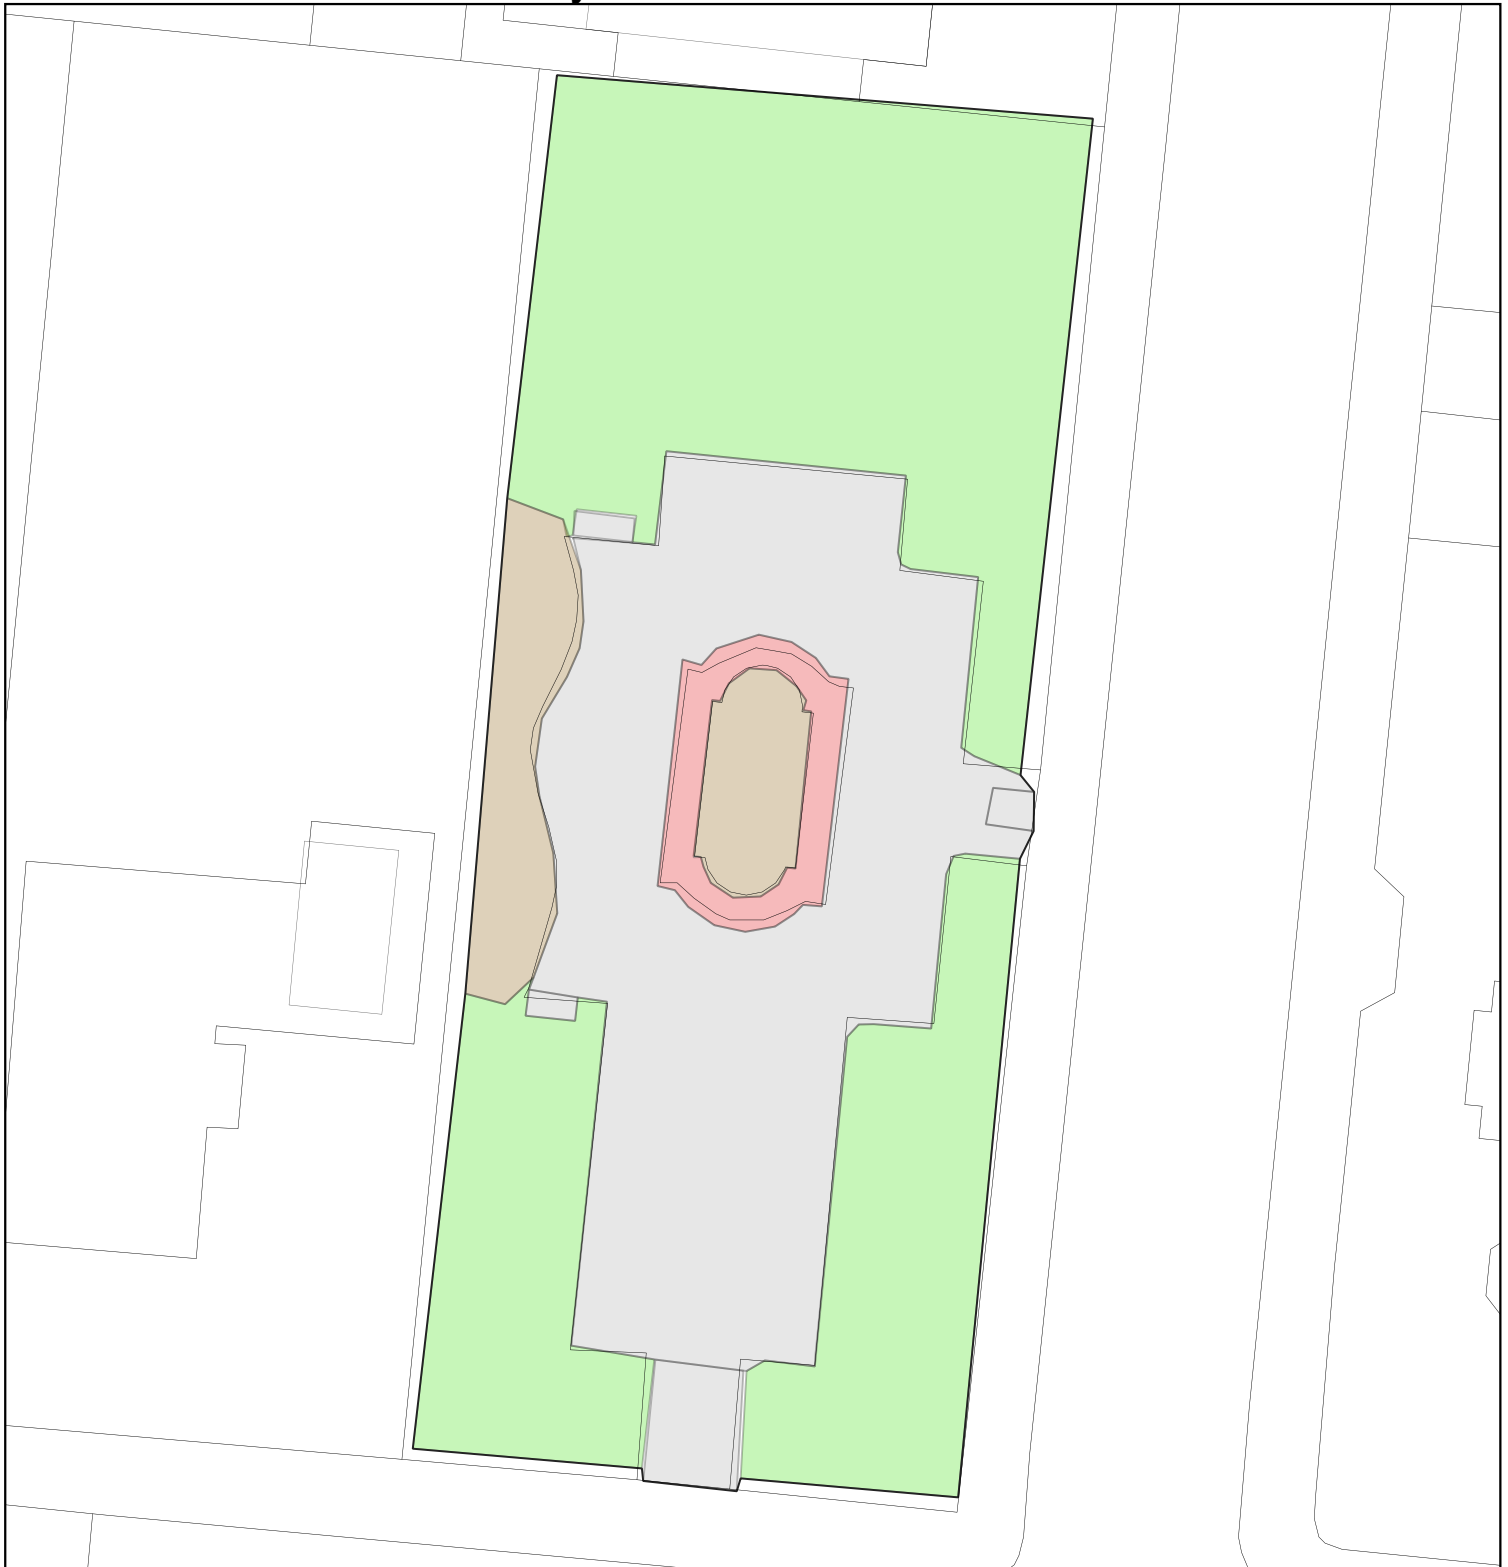

Coronation Gardens

Ryde Town Council

IoW parks features

- Amenity grass D
- Annual bedding
- Hard standing
- Shrubs/herbaceous